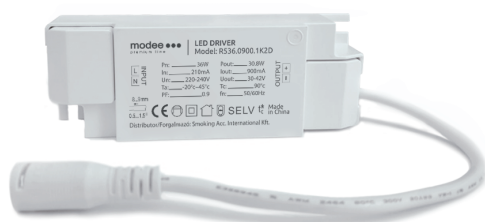

Product name	Modee Smart Lighting LED Panel BackLit 600x600mm 36W 4000K (4320 lumen)
Valid from	2023.08.01.

PRODUCT DETAILS

Color Mode	Single Color
Material	Aluminium, Acryl
Shape	Square
Base	AC
Wattage	36W
Wattage reference	243W
Lumen Output	4320 lumen
Lumen/wattage	120 lumen/watt
Power factor	>0.9
Voltage	AC220-240V 50/60Hz
Beam Angle	110°
Dimmable	No
Dimensions	H595xW595xD32mm
Energy label (new)	E
Lifetime	50.000h
CRI	≥80
IP	IP20
Driver	900mAh Flicker Free
UGR Rating	UGR<22

PACKAGING DETAILS

Packaging type	color packaging
Quantity/packaging	1
Size/packaging	595x595x32mm
Quantity/carton	6
Size/carton	652x296x645mm

PRODUCT IDENTIFYING

4000K
MPL-BP5954000K36WUGR22
EAN (product): 5999574560131
EAN (carton): 5999574560148